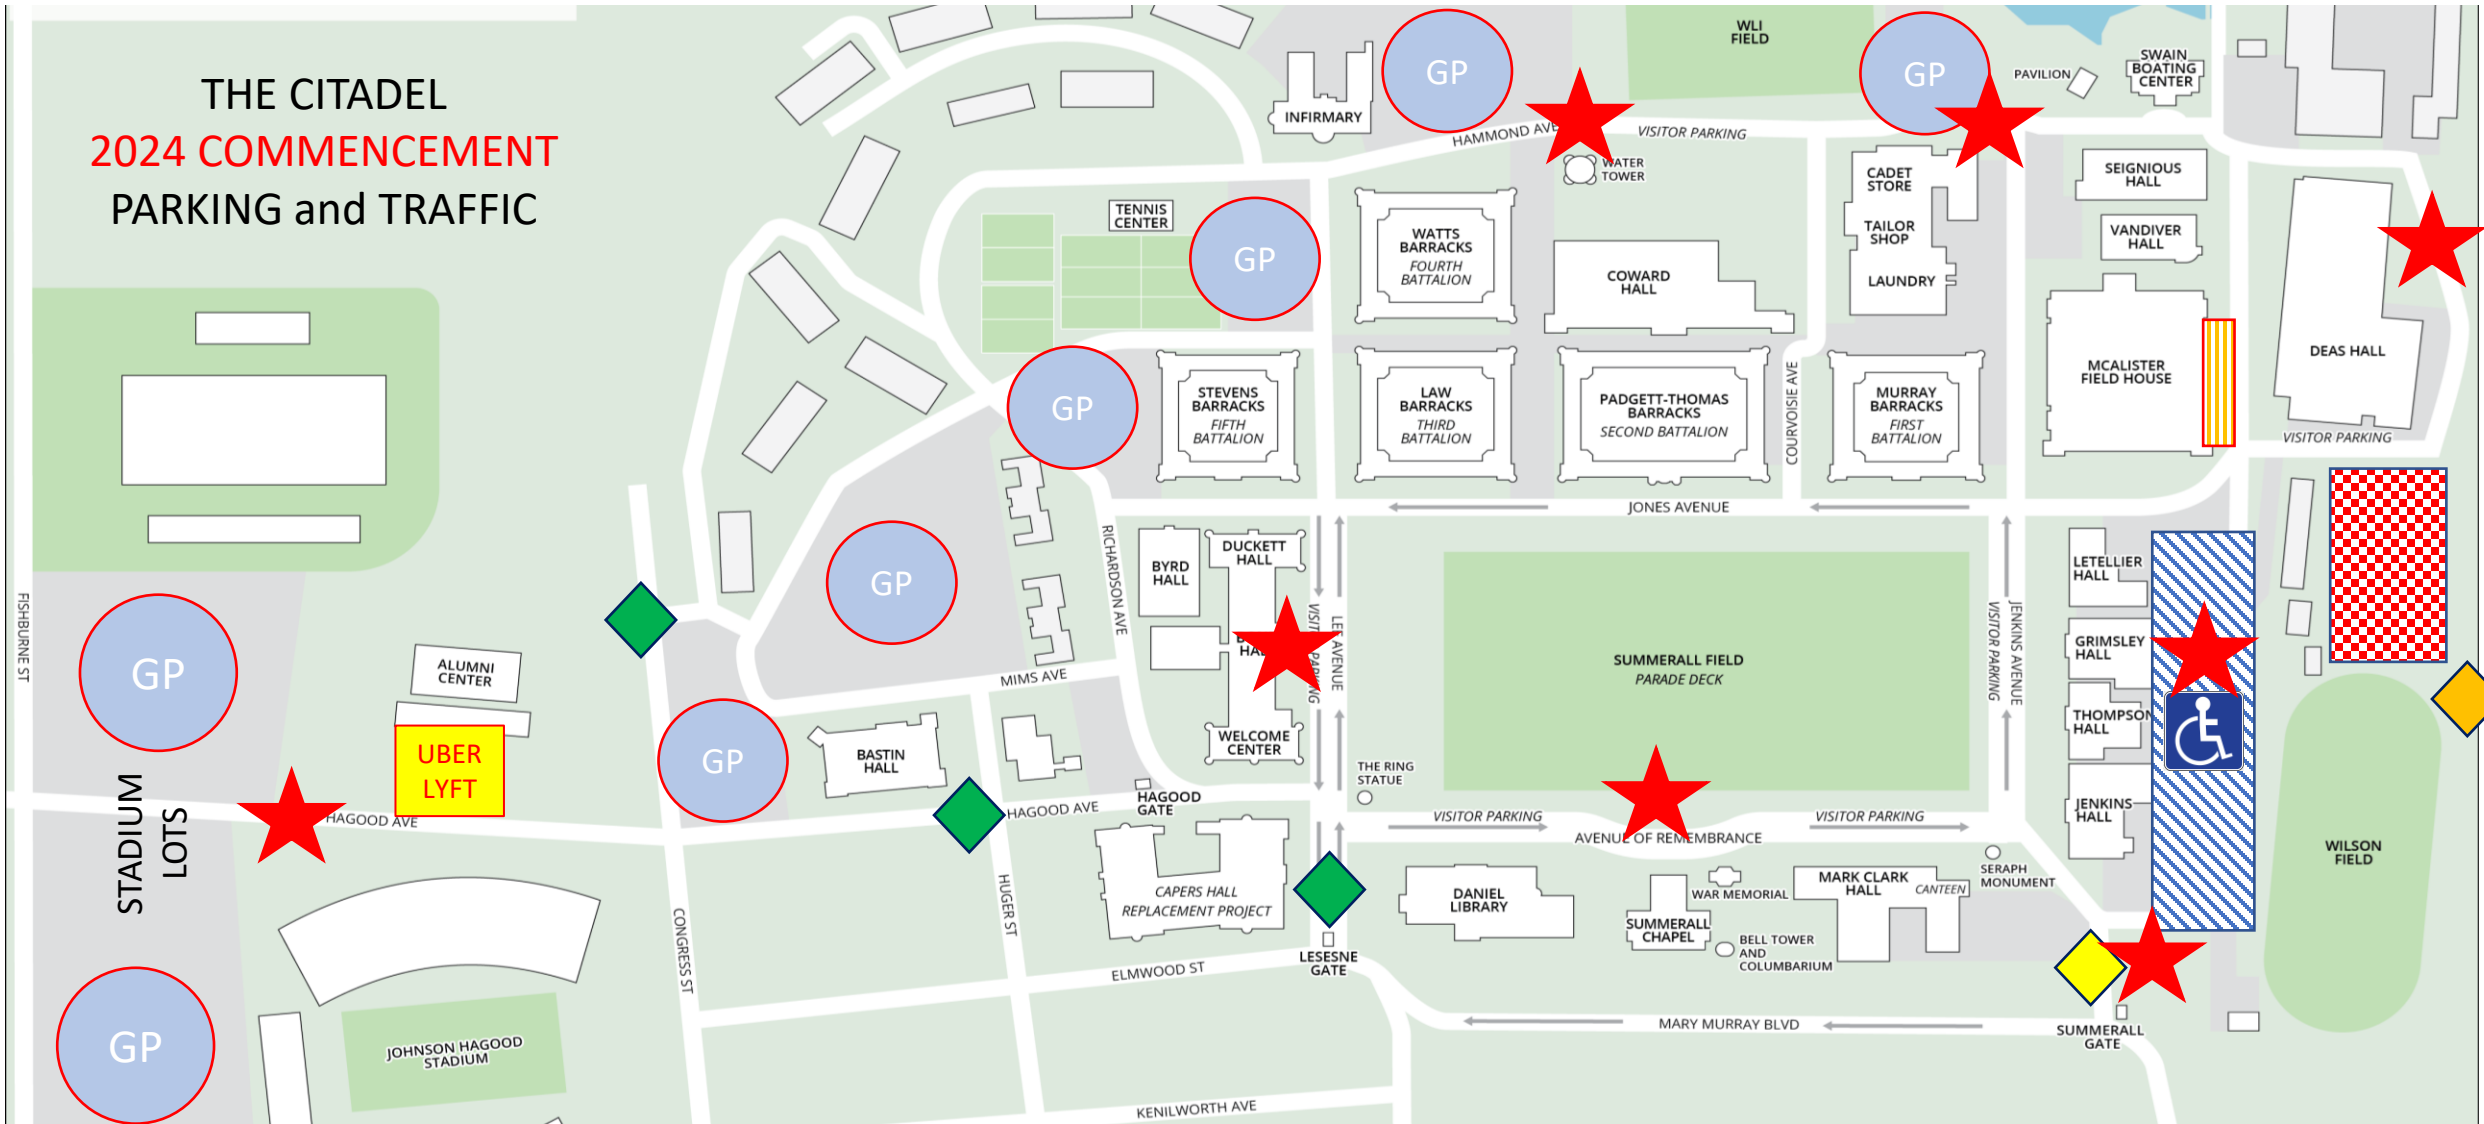

THE CITADEL 2024 COMMENCEMENT PARKING and TRAFFIC

GENERAL PARKING ENTRANCES

- 

LESENE GATE
171 MOUTLRIE
CONGRESS GATE
500 CONGRESS ST
HAGOOD GATE
97 HAGOOD AVE
- 

SUMMERALL GATE
EXIT ONLY
- 

**UBER
LYFT**
- 

GOLF CART SHUTTLE
PICKUP/DROP
- 

GP
- 

DISABLED TAG
- 

PARK AREA: ENTER LESENE GATE
(ALSO CAN PARK IN ANY DESIGNATED SPOT)
- 

VIP / ALUMNI PRESENTERS
PARK
- 

VIP / ALUMNI PRESENTERS
ENTRANCE
DUNNEMAN GATE
500 DUNNEMMAN